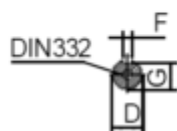

Article number: 250303700424

Description: Kleedrive T3C 225S-4 37.0KW 1400 rpm
3x400/690V 50HZ IP55 B5 Eff=93,9%

Measures

AA = 440	K = Ø19	TBH = 233
AC = Ø459	L = 810	TBS = 199
AD = 558	M = Ø400	TBW = 186
D = Ø60	N = Ø350	
E = 140	P = Ø450	
F = 18	R = 0	
G = 53	S = 5	
HD = 333	T = 8xØ19	