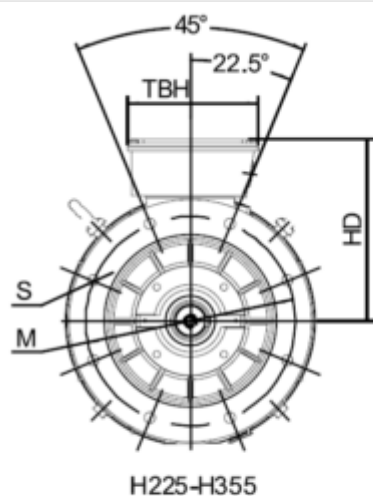

Article number: 250303700424

Description: Kleedrive T3C 225S-4 37.0KW 1400 rpm
3x400/690V 50HZ IP55 B5 Eff=93,9%

Measures

AA = 440	K = Ø19	TBH = 233
AC = Ø459	L = 810	TBS = 199
AD = 558	M = Ø400	TBW = 186
D = Ø60	N = Ø350	
E = 140	P = Ø450	
F = 18	R = 0	
G = 53	S = 5	
HD = 333	T = 8xØ19	