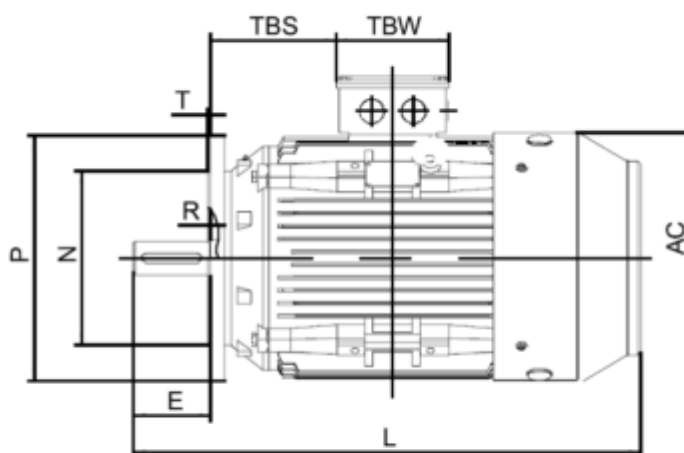

Article number: 250303700424

Description: Kleedrive T3C 225S-4 37.0KW 1400 rpm
3x400/690V 50HZ IP55 B5 Eff=93,9%

Measures

AA = 440	K = Ø19	TBH = 233
AC = Ø459	L = 810	TBS = 199
AD = 558	M = Ø400	TBW = 186
D = Ø60	N = Ø350	
E = 140	P = Ø450	
F = 18	R = 0	
G = 53	S = 5	
HD = 333	T = 8xØ19	